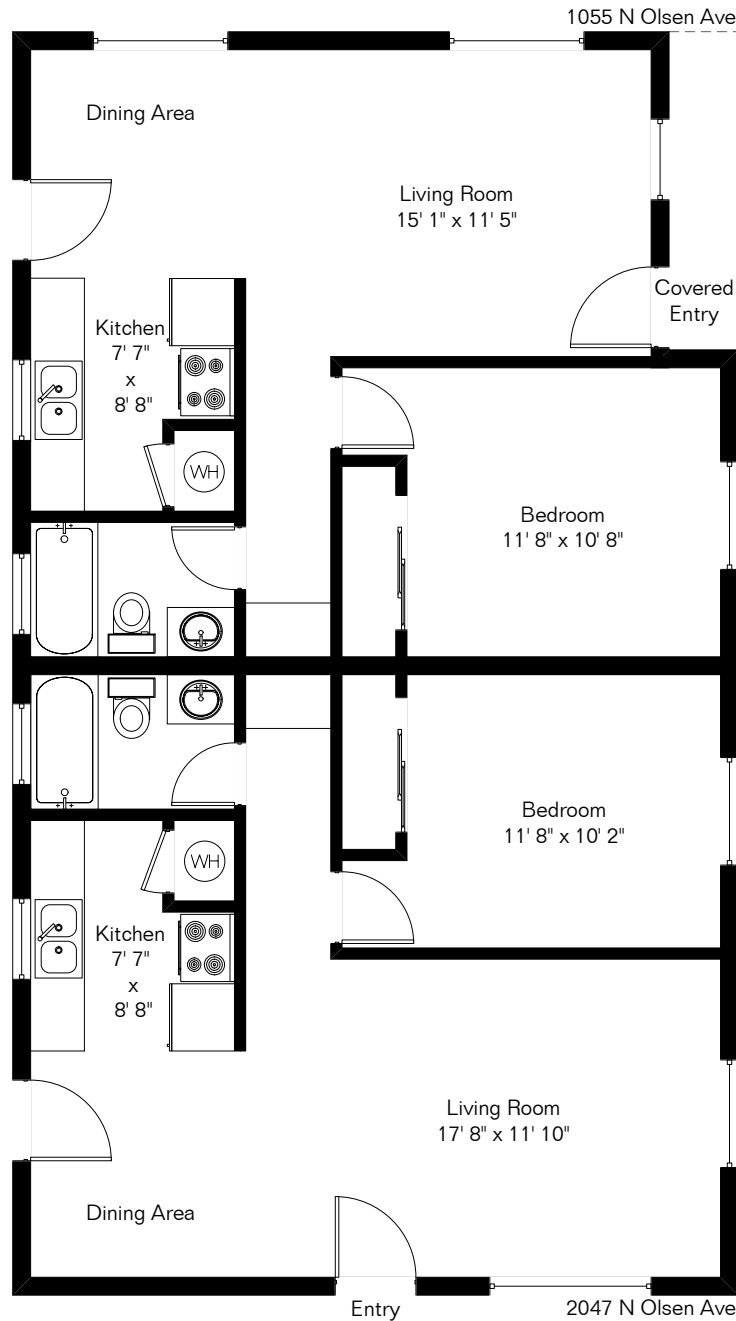

The square footages and room size information are deemed to be reliable but are not guaranteed and should be independently verified. This drawing is for marketing purposes only.

1055-2047 N Olsen Ave

1055 N Olsen Ave 606 Sq Ft
2047 N Olsen Ave 632 Sq Ft
Total Living Area 1,238 Sq Ft

Site Visit January 2023

Copyright 2023 Floor Plans First! LLC
All Rights Reserved.

Floor Plans First!
See the Floor Plan First!

FloorPlansFirst.com
(520) 881-1500